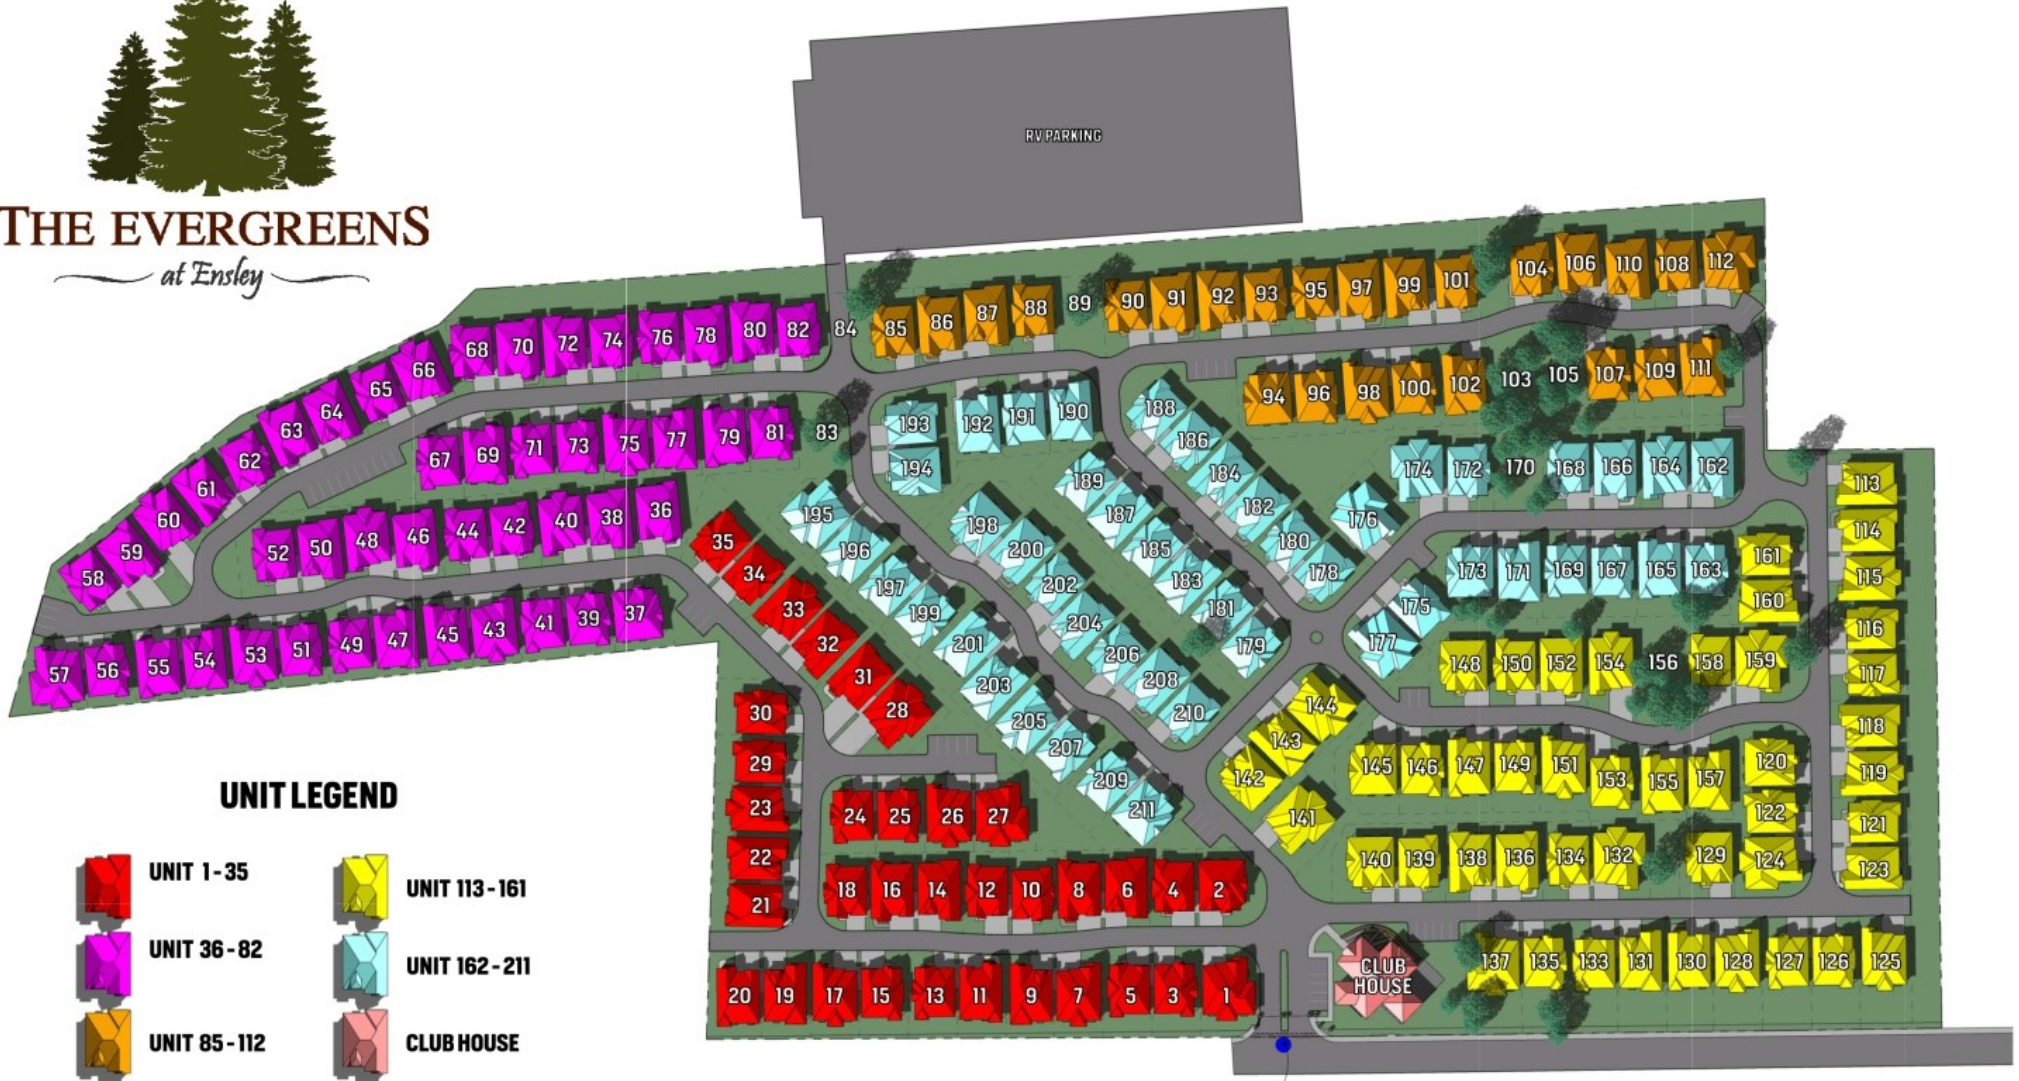

THE EVERGREENS

at Ensley

UNIT LEGEND

- | | | | |
|---|-------------|---|--------------|
|  | UNIT 1-35 |  | UNIT 113-161 |
|  | UNIT 36-82 |  | UNIT 162-211 |
|  | UNIT 85-112 |  | CLUB HOUSE |

YOU ARE HERE